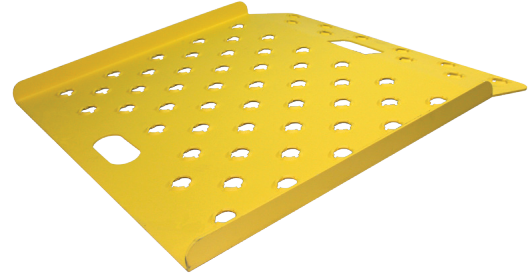

# Punched Curb Ramps

## Punched

- Our exclusive process punches holes in the material, then raises the edges of the cutouts for superior traction
- Exceptionally lightweight
- Won't collect ice, mud, snow, or debris
- Hand slot doubles as a stop
- Available in safety yellow powder coat - Increases visibility and traction (-SY)

P/N	Width x Length	Capacity	Weight
CRP2224	22" x 24"	500 lbs	6 lbs
CRP2618	26" x 18"	750 lbs	8 lbs
CRP2727	27" x 27"	750 lbs	13 lbs
CRP2736	27" x 36"	750 lbs	17.5 lbs
CRP3030	30" x 30"	750 lbs	15 lbs
CRP2745	27" x 45"	500 lbs	22 lbs

## Punched Wedge

- Wedge design curb ramp features the same punched design for traction
- Sides folded down keep the ramp in place and provides more usable width
- Available in safety yellow powder coat - Increases visibility and traction (Add -SY to the part number)